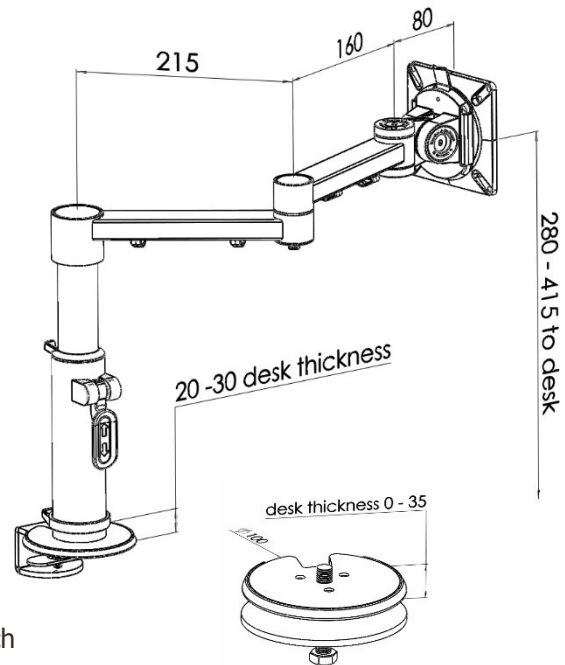

XSTREAM dual beam arm

Product Specification

Product code	XSTREAMCOMB02B - black
Weight capacity	10kg
Max forward extension	455mm
VESA	75mm & 100mm VESA compliant
Movement	Height adjustment, tilt, swivel, rotation and reach
Height adjustment	Max height adjustment 380mm from desk top
Fixings	Supplied with baby-c and through-desk as standard

Additional Information

Dual beam arm with manual height adjustment

Additional +/- 70mm available with ratchet mechanism

Lockable quick release VESA function

Compact – folds back into a space of 40mm

Silver – XSTREAMCOMB02S - RAL code 9006